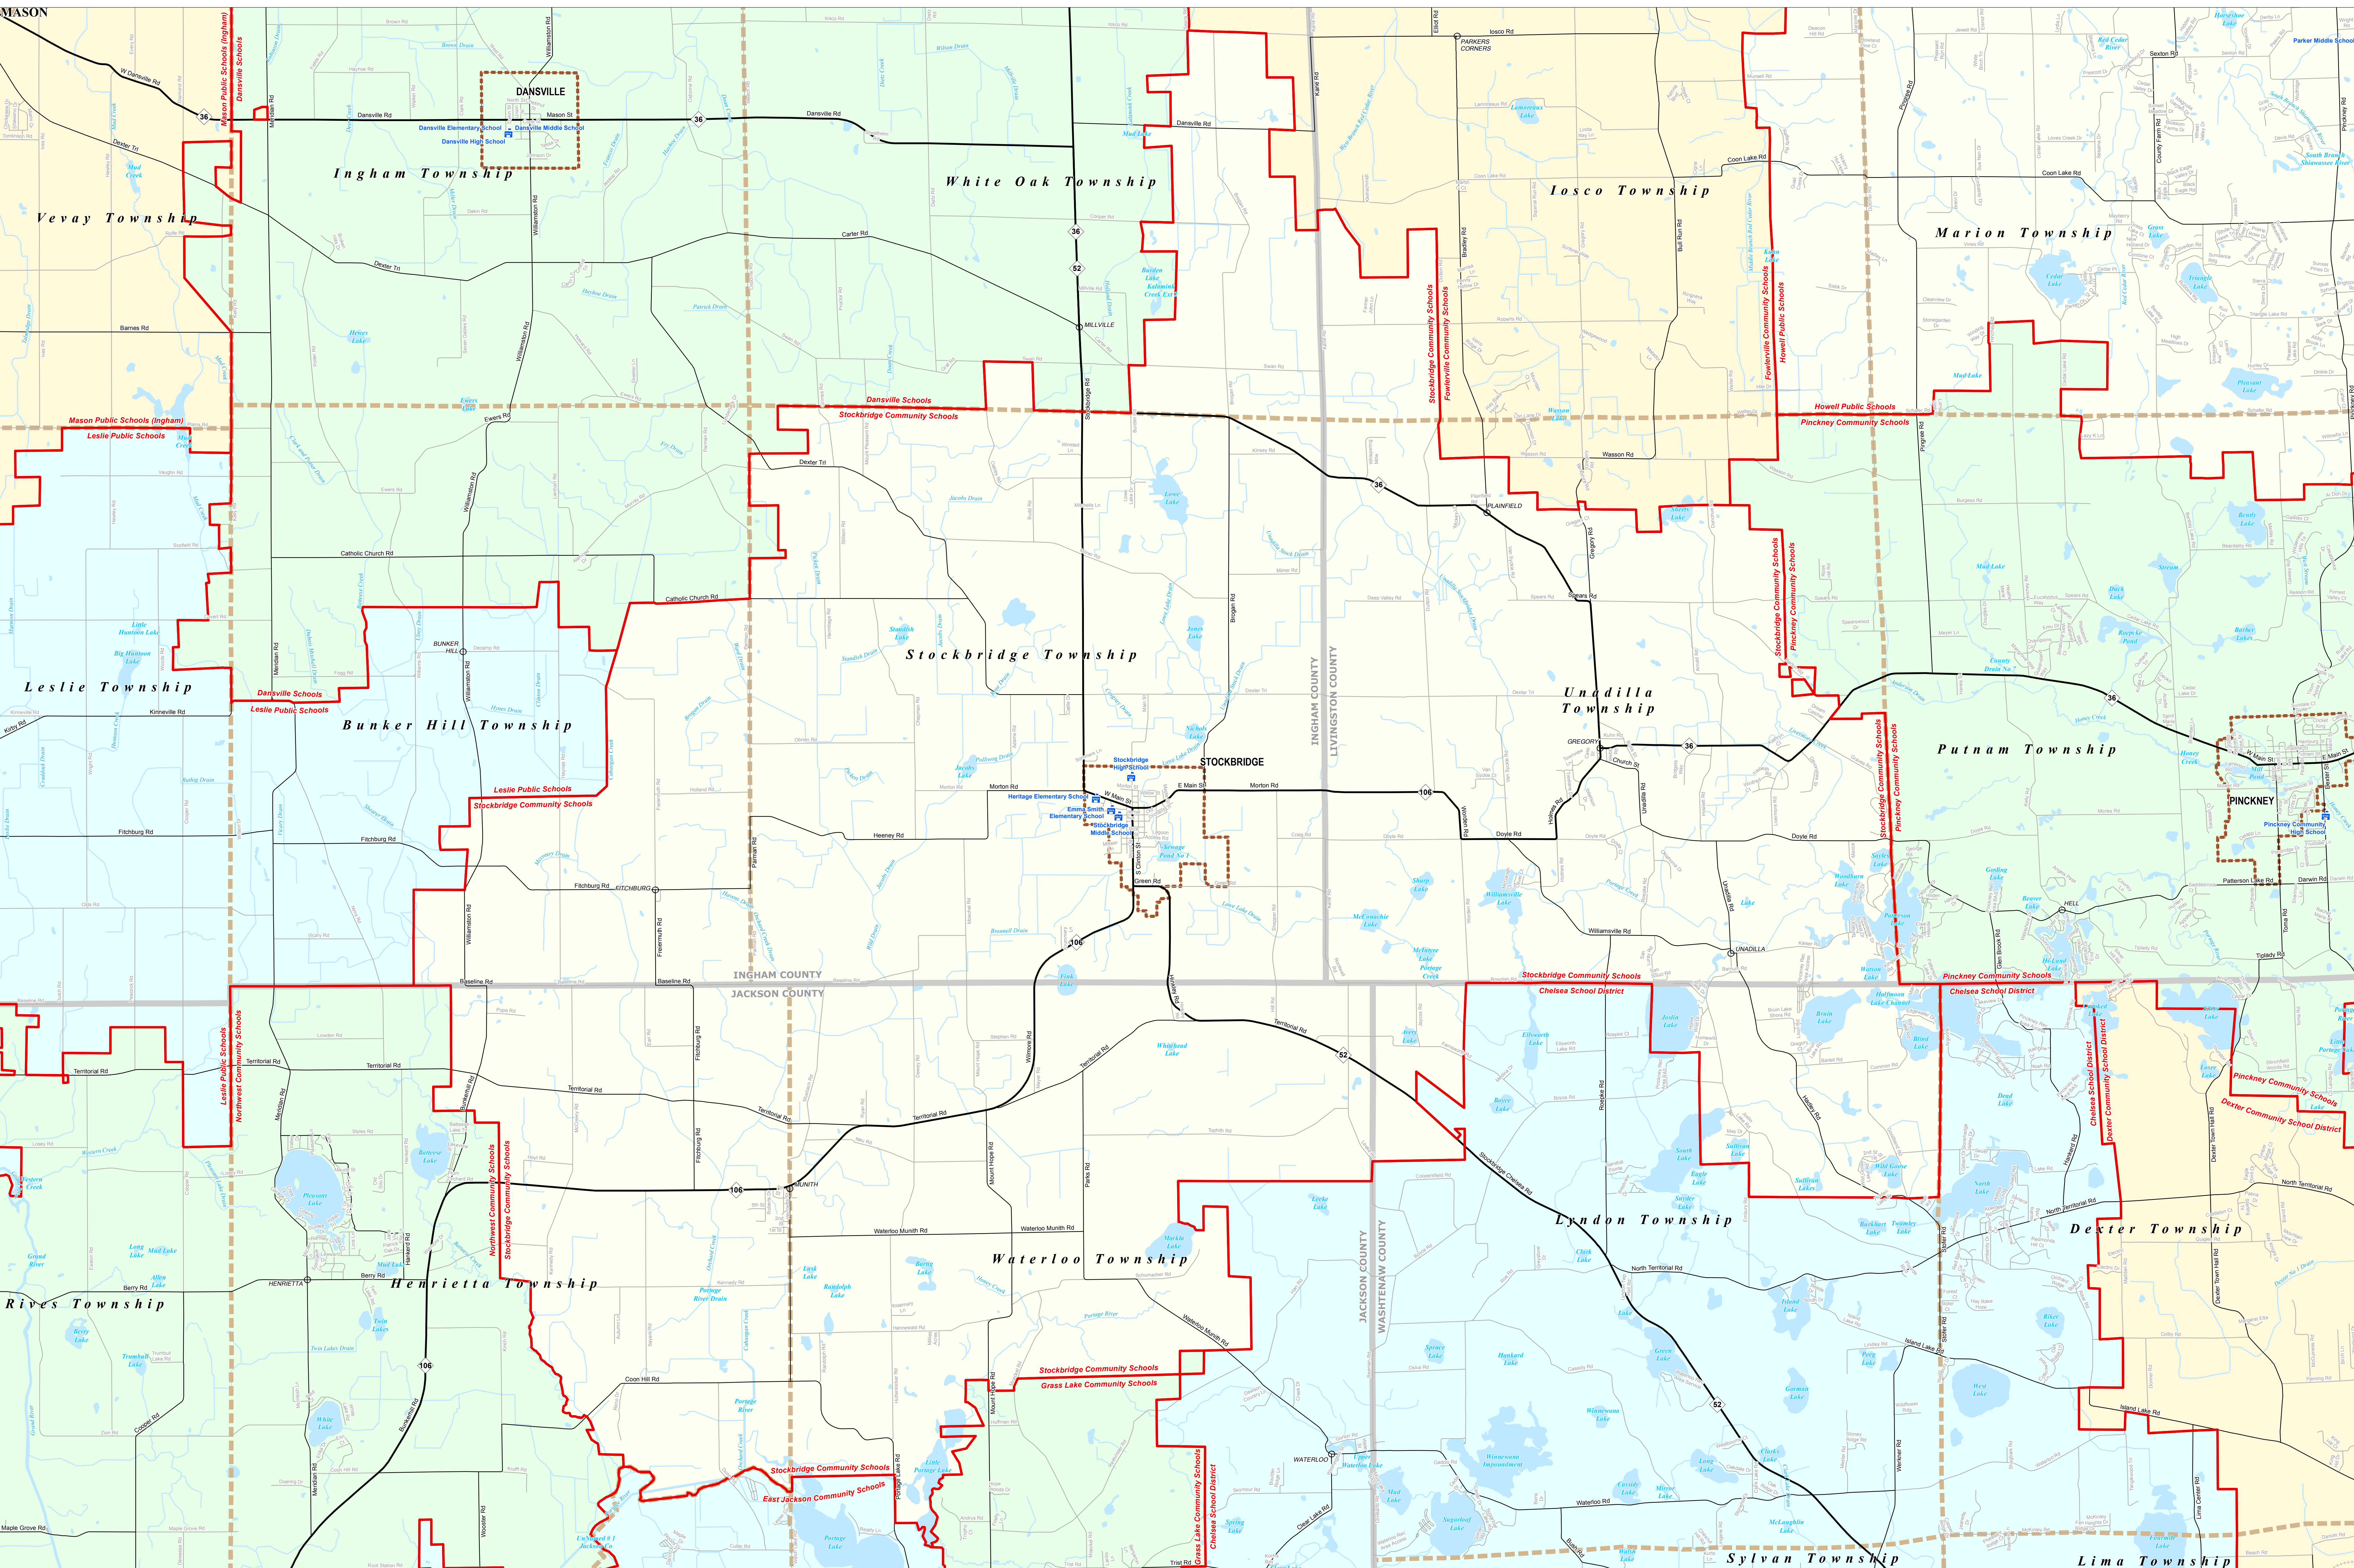

STOCKBRIDGE COMMUNITY SCHOOLS

Ingham ISD

0 0.25 0.5 1 Miles

All information presented in this publication is in the public domain and may be reproduced, reprinted, and redistributed as desired.

Legend

- School District
- County
- City
- Township
- Village
- Census Designated Place
- Unincorporated Place
- School
- Freeway
- Primary Road
- Local Road
- Railroad
- Water Feature
- River, Stream, or Drain